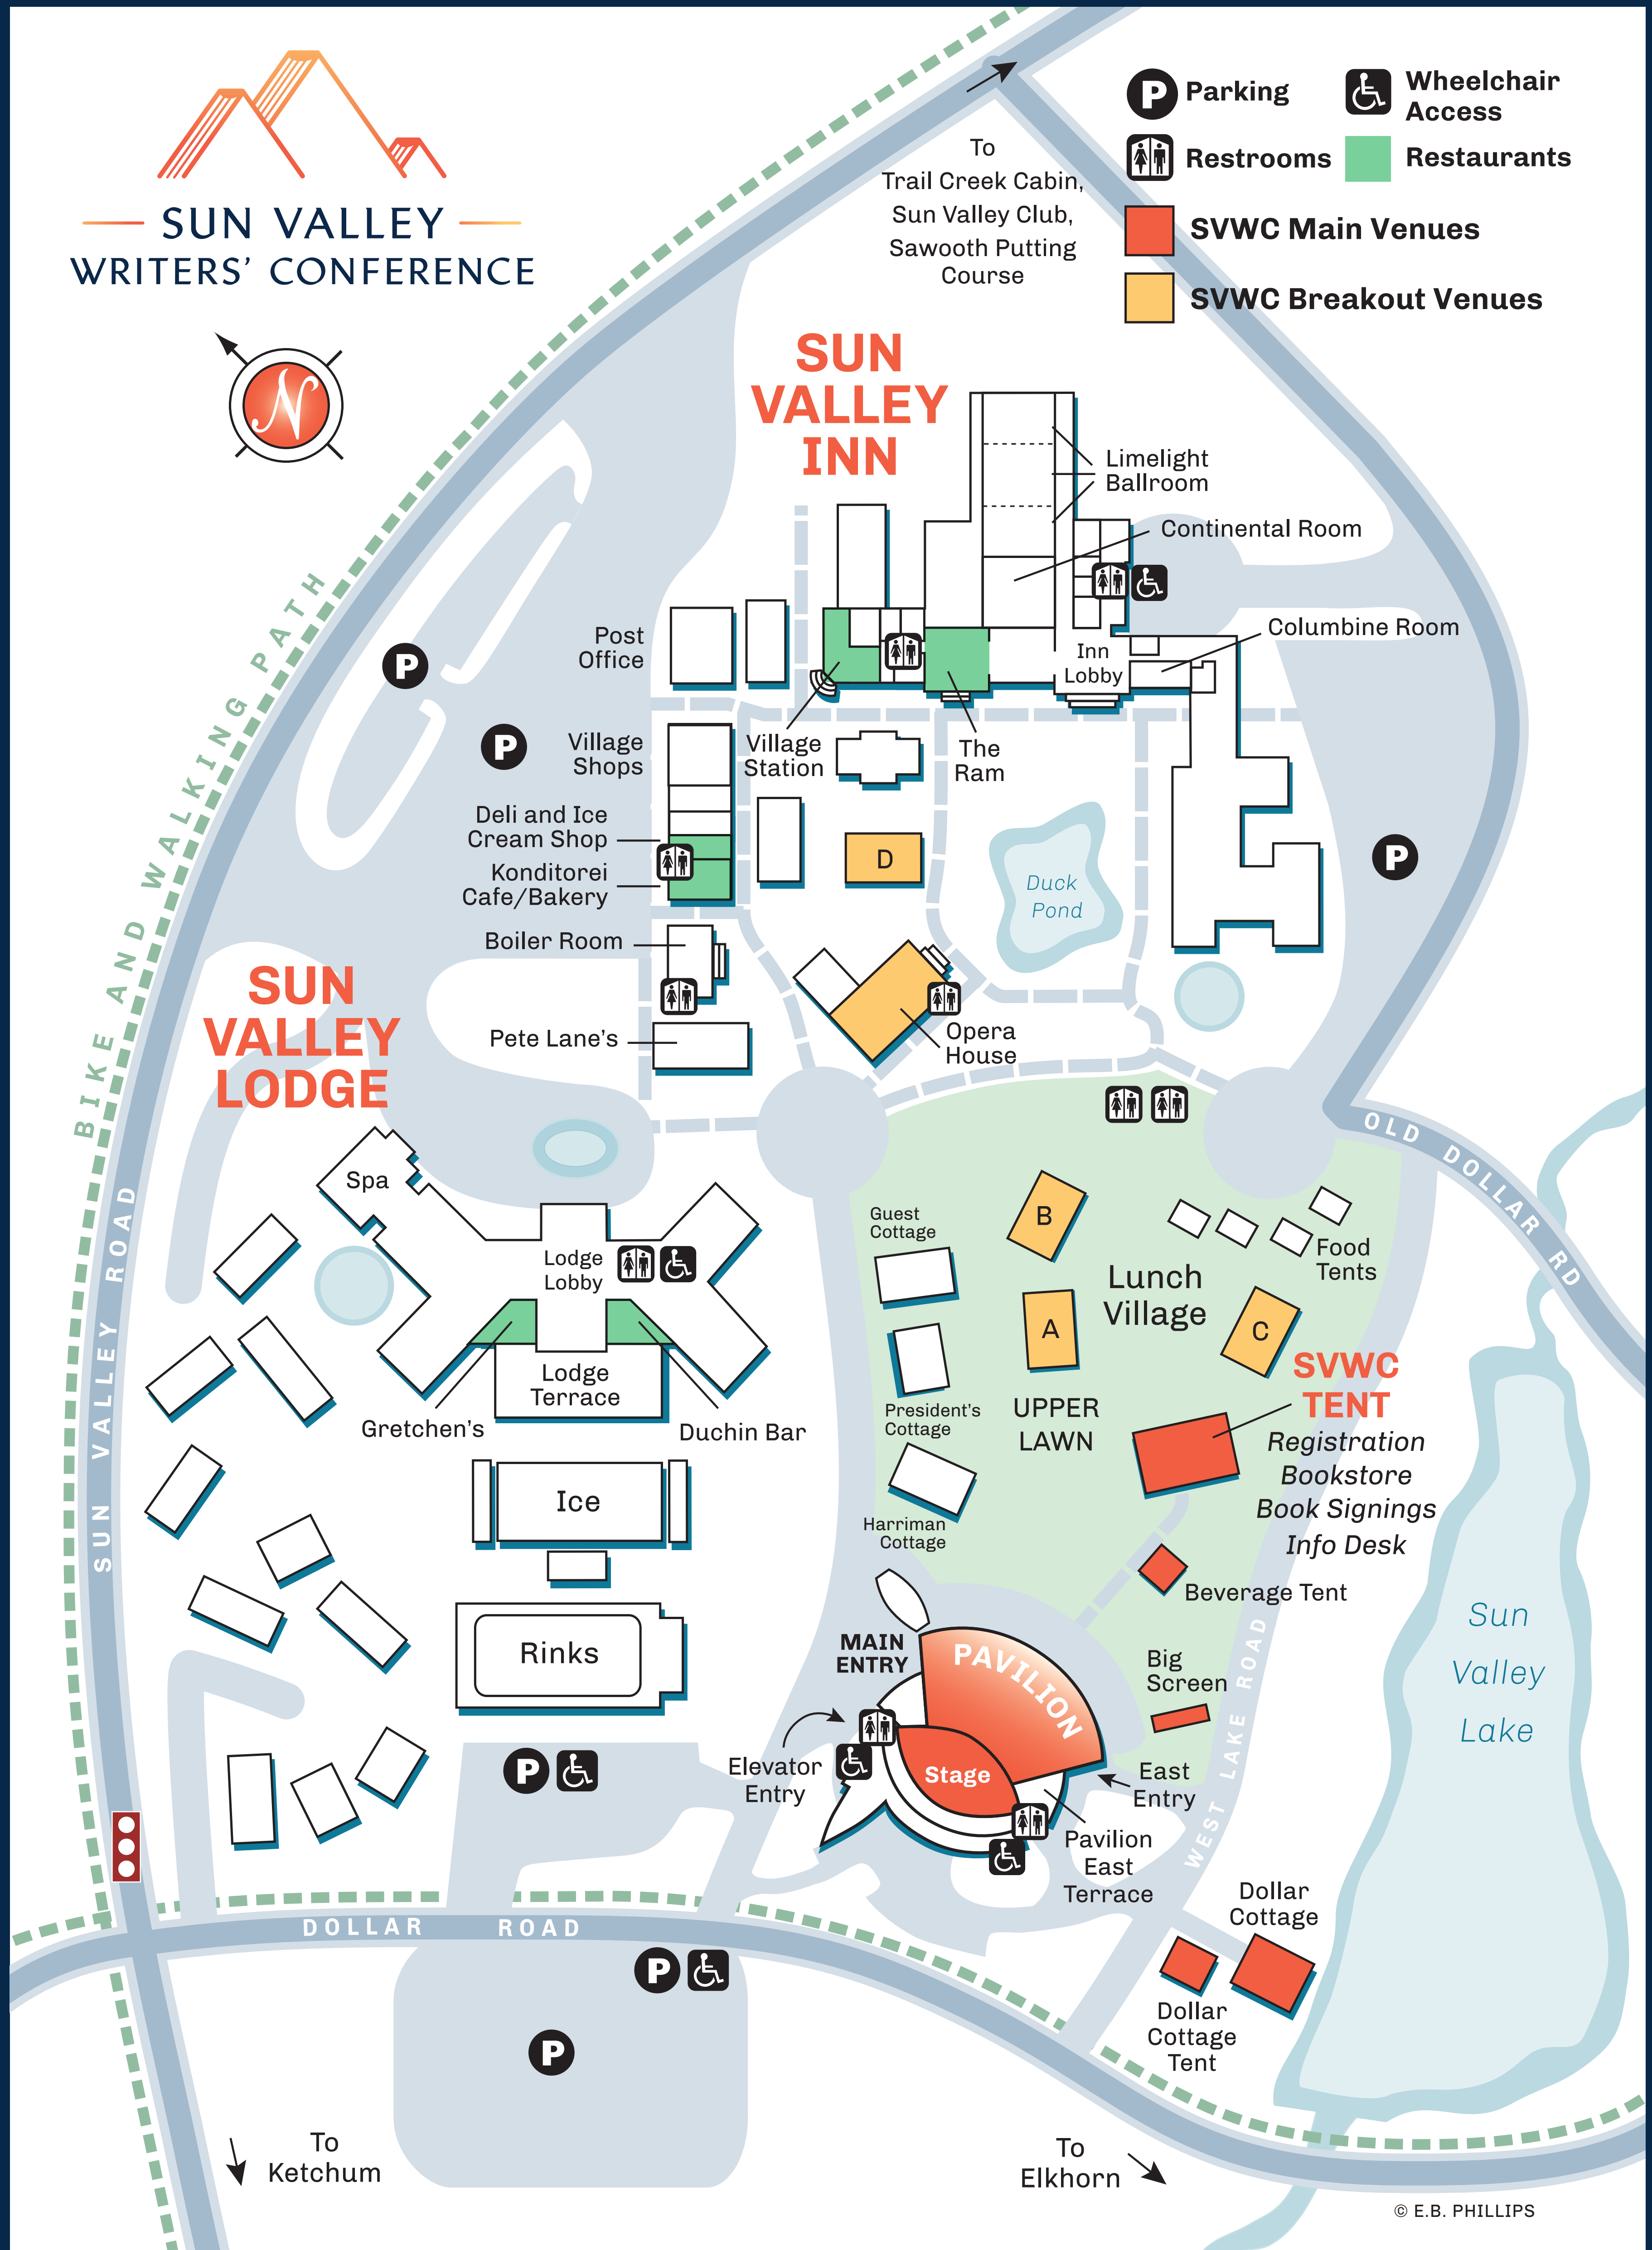

2022 SVWC Venue Map

SUN VALLEY
 WRITERS' CONFERENCE

-  Parking
-  Wheelchair Access
-  Restrooms
-  Restaurants
-  SVWC Main Venues
-  SVWC Breakout Venues

To
 Trail Creek Cabin,
 Sun Valley Club,
 Sawtooth Putting
 Course

To
 Ketchum

To
 Elkhorn